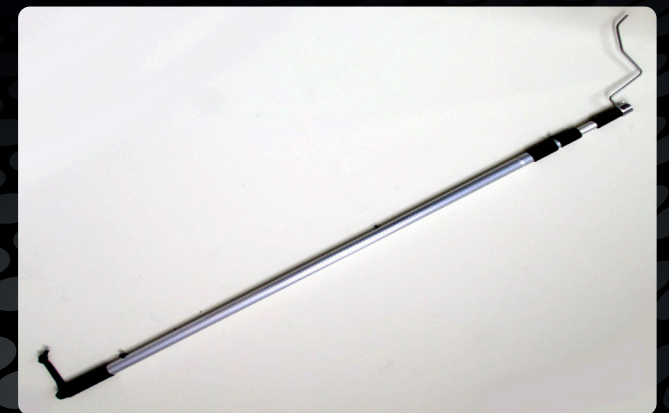

BANDO

BELT RACKS

1 3 ft. wide wire rack with seven 6 in. long hooks
BUI 4000

2 3 ft. wide wood rack with twelve adjustable 5 in. long hooks
BUI 4001

3 4 ft. wide waterfall rack with 5 in. long hooks
BUI 4007

4 4 ft. wide peg board with eight adjustable 8 in. long hooks
BUI 4002

5 3 ft. wide finger rack with 50 fingers (spaces)
BUI 4004

6 Telescoping belt pole grabber
BUI 4008