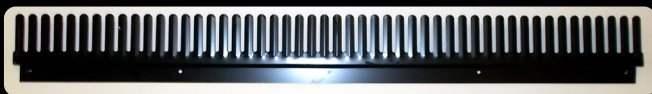

BANDO

BELT RACKS

1 3 ft. wide wire rack with seven 6 in. long hooks
BUI 4000

2 3 ft. wide wood rack with twelve adjustable 5 in. long hooks
BUI 4001

3 4 ft. wide waterfall rack with 5 in. long hooks
BUI 4007

4 4 ft. wide peg board with eight adjustable 8 in. long hooks
BUI 4002

5 3 ft. wide finger rack with 50 fingers (spaces)
BUI 4004

6 Telescoping belt pole grabber
BUI 4008